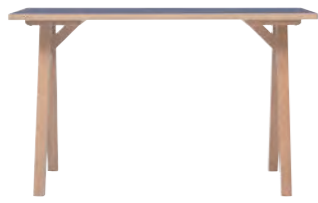

FLEX-WIZ MULTI DESK

SET PATTERN ※組立式

Table top : WP-MD-1200-600-SB-A

Size W1200 D600 H720
 Top Linoleum (Smoky blue)
 Edge ABS
 Leg Oak wood
 Price ¥100,000 (税込¥110,000) ⇨

Table top : WP-MD-1200-600-WH-A

Size W1200 D600 H720
 Top Melamine (White)
 Edge ABS
 Leg Steel (Black)
 Price ¥105,000 (税込¥115,500)

Table top : WP-MD-1200-600-PB-A

Size W1200 D600 H720
 Top Linoleum (Pebble)
 Edge ABS
 Leg Steel (White)
 Price ¥130,000 (税込¥143,000) ⇨

Table top : WP-MD-1200-600-OL-A

Size W1200 D600 H720
 Top Linoleum (Olive)
 Edge ABS
 Leg Steel (Grey green)
 Price ¥148,000 (税込¥162,800) ⇨