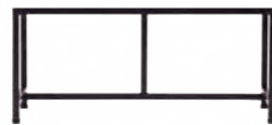

STEEL BLACK 1170

Code 289120
Size W1170 D390 H350
Material Steel
Price ¥30,000 (税込¥33,000)