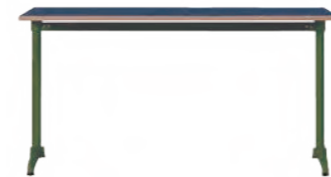

Table top : WP-BM-1400-800-WH-A
Size W1400 D800 H720
Top Melamine (White)
Edge ABS
Leg Steel (Grey green)
Price ¥129,000 (税込¥141,900)

Table top : WP-BM-1400-800-OL-A
Size W1400 D800 H720
Top Linoleum (Olive)
Edge ABS
Leg Steel (Dark blue)
Price ¥158,000 (税込¥173,800)

Table top : WP-BM-1400-800-SB-A
Size W1400 D800 H720
Top Linoleum (Smoky blue)
Edge ABS
Leg Steel (Military green)
Price ¥158,000 (税込¥173,800)

FLEX-WIZ BOOTH MEET DESK LEG VARIATION

STEEL - standard color -