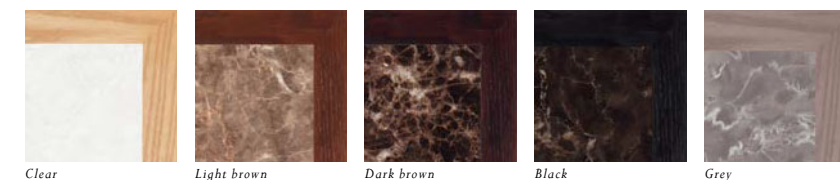

☐ STONE MELAMINE TOP Solid wood edge

・納期は受注後約3週間が目安となります。

W \ D	~500	~600	~700	~800	~900	φ	
~500	¥30,000	¥31,000	¥35,000	¥41,000	¥42,000	~500	¥47,000
~600	¥31,000	¥32,000	¥36,000	¥42,000	¥43,000	~600	¥48,000
~700	¥35,000	¥36,000	¥41,000	¥44,000	¥45,000	~700	¥60,000
~800	¥41,000	¥42,000	¥44,000	¥49,000	¥50,000	~800	¥72,000
~900	¥42,000	¥43,000	¥45,000	¥50,000	¥51,000	~900	¥73,000
~1000	¥44,000	¥45,000	¥53,000	¥60,000	¥61,000	~1000	¥89,000
~1100	¥47,000	¥48,000	¥58,000	¥61,000	¥62,000	~1100	¥107,000
~1200	¥48,000	¥49,000	¥59,000	¥66,000	¥67,000	~1200	¥108,000
~1300	¥63,000	¥64,000	¥67,000	¥75,000	¥76,000		
~1400	¥64,000	¥65,000	¥68,000	¥76,000	¥77,000		
~1500	¥69,000	¥70,000	¥76,000	¥86,000	¥87,000		
~1600	¥70,000	¥71,000	¥77,000	¥87,000	¥88,000		
~1700	¥72,000	¥73,000	¥80,000	¥89,000	¥90,000		
~1800	¥73,000	¥74,000	¥81,000	¥90,000	¥91,000