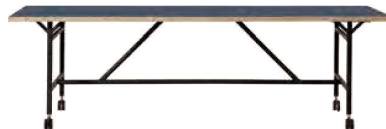

Table top : WP-CD-2000-600-PB-A x 2pcs

Size W4000 D600 H1000
 Top Linoleum (Pebble)
 Edge ABS
 Leg Steel (Grey green) ⇨
 Price ¥379,000 (税込¥416,900)

FLEX-WIZ FUNCTIONAL DESK

SET PATTERN ※組立式

Table top : WP-FD-2400-1200-SB-A

Size W2400 D1200 H720
 Top Linoleum (Smoky blue)
 Edge ABS
 Leg Steel (Black)
 Price ¥374,000 (税込¥411,400) ⇨

Table top : WP-FD-2400-1200-NA-A

Size W2400 D1200 H720
 Top Melamine (Natural)
 Edge ABS
 Leg Steel (Grey green)
 Price ¥322,000 (税込¥354,200)