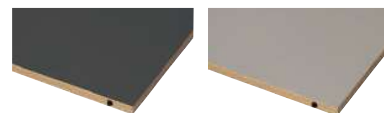

Charcoal

Pebble