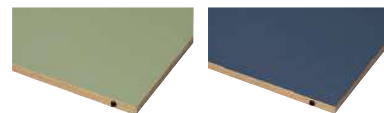

Olive

Smoky blue