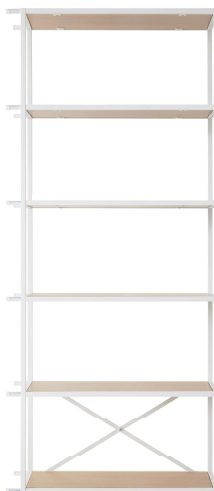

5 ADD ON

Code 284354'
281728 (Frame)
281735 (Shelf board)

Size W800 D440 H1980
Material Steel, Melamine
Price ¥52,000 (税込¥57,200)

※Special price

※組立式