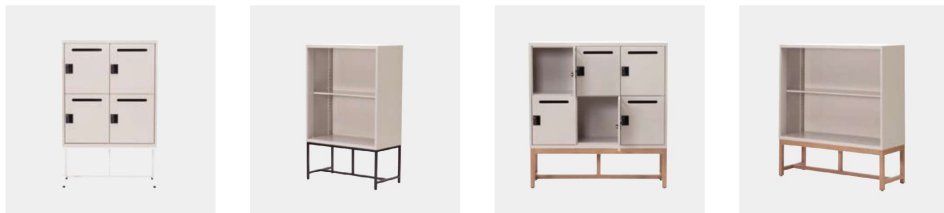

FLEX-WIZ STORAGE

SET PATTERN ※組立式

WHITE

BLACK

OLIVE

GREIGE

FLEX-WIZ

SELECT TYPE

BODY

OPEN 800

OPEN 1180

4 DOOR

6 DOOR

OPEN 800 / 4DOOR

Size W800 D400 H900
Material Steel

OPEN 1180 / 6DOOR

Size W1180 D400 H900
Material Steel

COLOR

White

Black

Olive

Greige

LEG

Oak wood

Steel - White

Steel - Black

W800 LEG

Size W790 D390 H350
Material Oak wood / Steel

W1180 LEG

Size W1170 D390 H350
Material Oak wood / Steel

KEY

Dial