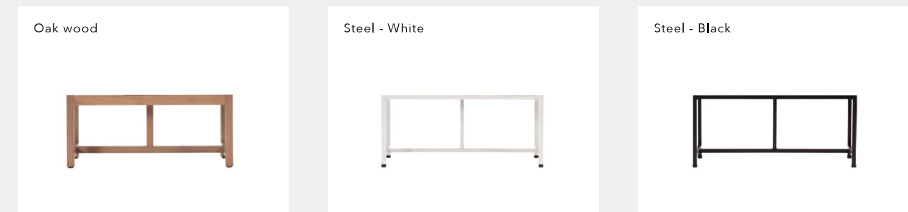

Size W1180 D400 H900
Material Steel

COLOR

White

Black

Olive

Greige

LEG

Oak wood

Steel - White

Steel - Black

W800 LEG

Size W790 D390 H350
Material Oak wood / Steel

W1180 LEG

Size W1170 D390 H350
Material Oak wood / Steel

KEY

Dial

SET PRICE

Color / Price	OPEN 800	OPEN 1180	4 DOOR	6 DOOR
White	¥62,000(税込¥68,200)	¥80,000(税込¥88,000)	¥111,000(税込¥122,100)	¥164,000(税込¥180,400)
Black	¥67,000(税込¥73,700)	¥87,000(税込¥95,700)	¥117,000(税込¥128,700)	¥174,000(税込¥191,400)
Olive	¥75,000(税込¥82,500)	¥92,000(税込¥101,200)	¥130,000(税込¥143,000)	¥188,000(税込¥206,800)
Greige	¥75,000(税込¥82,500)	¥92,000(税込¥101,200)	¥130,000(税込¥143,000)	¥188,000(税込¥206,800)