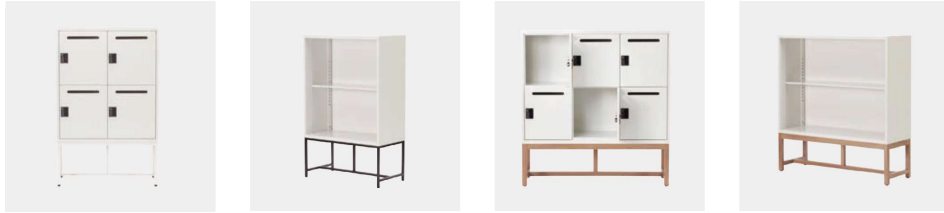

FLEX-WIZ STORAGE

SET PATTERN ※組立式

WHITE

BLACK

OLIVE

GREIGE

FLEX-WIZ

SELECT TYPE

BODY

OPEN 800

OPEN 1180

4 DOOR

6 DOOR

OPEN 800 / 4DOOR

Size W800 D400 H900
Material Steel

OPEN 1180 / 6DOOR

Size W1180 D400 H900
Material Steel

COLOR

White

Black

Olive

Greige

LEG

Oak wood

Steel - White

Steel - Black

W800 LEG

Size W790 D390 H350
Material Oak wood / Steel

W1180 LEG

Size W1170 D390 H350
Material Oak wood / Steel

KEY

Dial