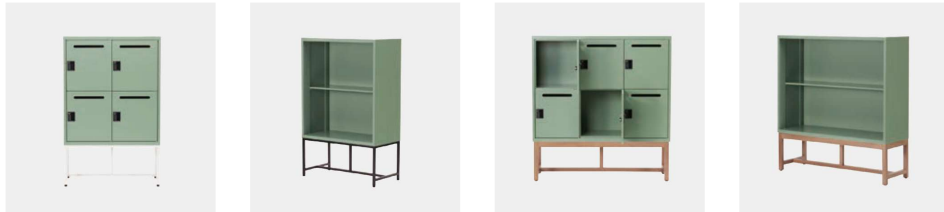

FLEX-WIZ STORAGE

SET PATTERN ※組立式

WHITE

BLACK

OLIVE

GREIGE

FLEX-WIZ

SELECT TYPE

BODY

OPEN 800

OPEN 1180

4 DOOR

6 DOOR

OPEN 800 / 4DOOR

Size W800 D400 H900
Material Steel

OPEN 1180 / 6DOOR

Size W1180 D400 H900
Material Steel

COLOR

White

Black

Olive

Greige

LEG

Oak wood

Steel - White

Steel - Black

W800 LEG

Size W790 D390 H350
Material Oak wood / Steel

W1180 LEG

Size W1170 D390 H350
Material Oak wood / Steel

KEY

Dial