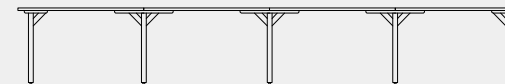

TABLE LEG VARIATION

END LEG SET

Code 283623
 Size W220 D590 H695
 Material Oak wood
 Price ¥36,000 (税込¥39,600)

CENTER LEG

Code 283630
 Size W560 D590 H695
 Material Oak wood
 Price ¥31,000 (税込¥34,100)

SOLO

End leg × 1set
 Table top × 1pcs

DOUBLE

End leg × 1set
 Center leg × 1pcs
 Table top × 2pcs

TRIPLE

End leg × 1set
 Center leg × 2pcs
 Table top × 3pcs

QUARTET

End leg × 1set
 Center leg × 3pcs
 Table top × 4pcs