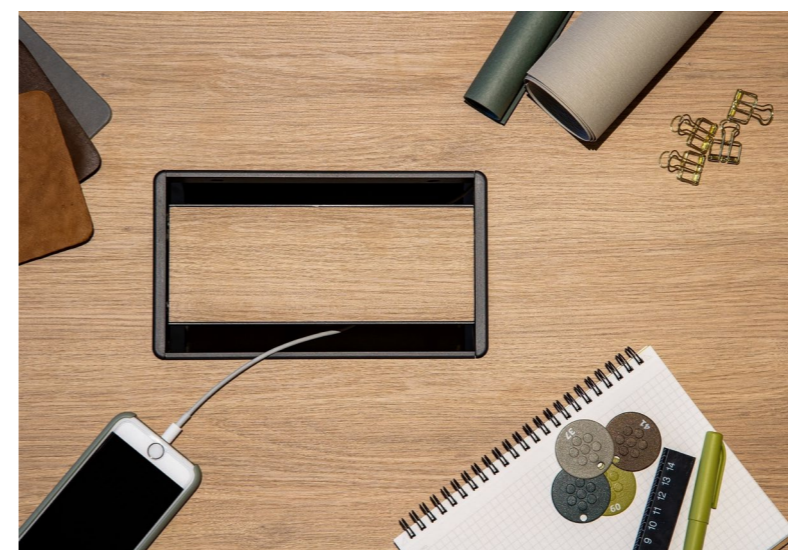

OPTION

配線キャップ

Size W200 D125
Price ブラシ有り ¥31,000 (+tax)
ブラシ無し ¥27,000 (+tax)