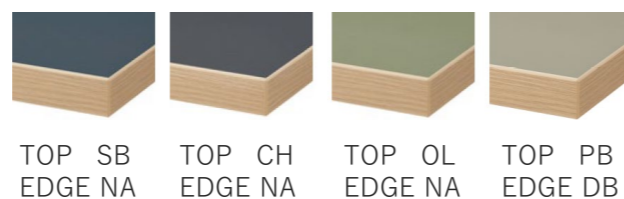

FLEX-WIZ FREE ADDRESS DESK

TABLE TOP VARIATION

BK = Black SB = Smokey blue
 WH = White CH = Charcoal
 NA = Natural OL = Olive
 DB = Dark brown PB = Pebble

TOP : MELAMINE / EDGE : MELAMINE

Price

W1800 D1000 t30	¥80,000 (+tax)
W1800 D1200 t30	¥90,000 (+tax)
W2000 D1000 t30	¥105,000 (+tax)
W2000 D1200 t30	¥115,000 (+tax)
W2400 D1000 t30	¥125,000 (+tax)
W2400 D1200 t30	¥135,000 (+tax)

TOP : LINOLEUM / EDGE : ABS

Price

W1800 D1000 t30	¥140,000 (+tax)
W1800 D1200 t30	¥150,000 (+tax)
W2000 D1000 t30	¥165,000 (+tax)
W2000 D1200 t30	¥175,000 (+tax)
W2400 D1000 t30	¥185,000 (+tax)
W2400 D1200 t30	¥195,000 (+tax)

TABLE LEG VARIATION

END LEG

Oak wood
 Code 278513
 Size W580 D1000 H690
 Price ¥37,500 (+tax)

Steel (Black)
 Code 289359
 Size W580 D1000 H690
 Price ¥37,500 (+tax)

Steel (White)
 Code 289366
 Size W580 D1000 H690
 Price ¥37,500 (+tax)