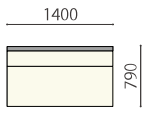

LOIZA

COMPONENTS

2P SOFA

1P SOFA

CORNER SOFA

LOW TABLE

SQUARE PLANT COVER

LAYOUT PATTERNS