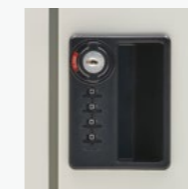

HOW TO ORDER

ご注文の際は、必ず本体・脚をご指定ください。

- LOCKER 3 × 2 WH DIAL : 288512
- W1180 WOOD LEG : 289144

CODE LIST

BODY OPEN	W800				W1180			
	Code		Price		Code		Price	
WH	289175		¥34,000		289250		¥45,000	
OFF BK	289182		¥39,000		289267		¥51,000	

BODY LOCKER	W800						W1180			
	2 × 1		2 × 2		2 × 4		3 × 1		3 × 2	
	Code	Price	Code	Price	Code	Price	Code	Price	Code	Price
WH SYLINDER	289199	¥49,000	289212	¥69,000	289236	¥134,000	289274	¥70,000	289298	¥109,000
OFF BK SYLINDER	289205	¥54,000	289229	¥74,000	289243	¥139,000	289281	¥76,000	289304	¥119,000
WH DIAL	288437	¥54,000	288451	¥79,000	288475	¥154,000	288499	¥76,000	288512	¥121,000
OFF BK DIAL	288444	¥59,000	288468	¥84,000	288482	¥159,000	288505	¥82,000	288529	¥131,000

LEG	W800		W1180	
	Code	Price	Code	Price
WOOD	289113	¥24,000	289144	¥30,000
STEEL / WH	289168	¥20,000	289137	¥26,000
STEEL / BK	289151	¥22,000	289120	¥28,000

カギについて

フレックスウィズ ストレージのカギは用途に合わせて2タイプからお選びください。

●シリンダー錠

一般的なシリンダー錠は幅広い用途にご使用いただけます。
各扉にキーが2本付属します。

●ダイヤル錠

暗証番号で施錠開錠ができるキーレスタイプ。
一度記憶させた番号を継続的に使用可能なので、都度設定の必要はありません。
暗証番号検索キーが各扉に1本付属します。
暗証番号検索キーはカギ穴に差したままにしたり、ロッカー庫内に保管せず、別の場所で大切に保管してください。

ダイヤル錠の操作方法

暗証番号の設定・施錠方法

1. つまみを“CHANGE”へ回します。
  2. ダイヤルを回して暗証番号を設定し、つまみを“CLOSE”へ回します。“CLOSE”の状態ではダイヤルの番号を任意に回し、つまみが回転しないことを確認できたら、施錠完了です。
2. ※暗証番号を変更する場合も上記と同様の手順です。

設定した暗証番号を忘れてしまった場合

1. 暗証番号検索キーを差し込み、時計回りに180°回転させます。
2. 暗証番号検索キーを差した状態のまま、ダイヤルが動かなくなるまで回転させます。止まったところが設定していた暗証番号です。
3. 暗証番号検索キーを反時計回りに180°回転させて引き抜きます。
4. つまみを“OPEN”に合わせて開錠完了です。